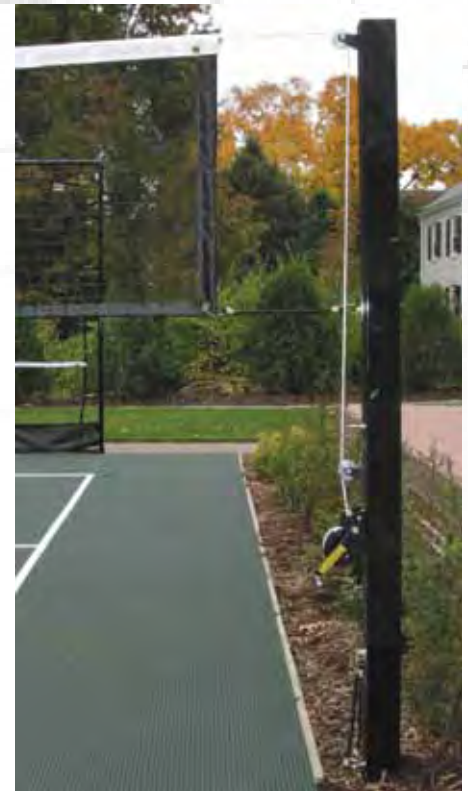

Aluminum Volleyball System Black System (Item # 65350)

GS-24SQ (Item # 65280)

24" Aluminum Ground Sleeve

GS-36SQ (Item # 65270) 36" Aluminum Ground Sleeve with collars for sand volleyball installation

- 10'6" poles are 4" square extruded structural aluminum
- Excellent bend resistance and 100% rust proof
- Baked-on polyester powder coat finish provides maximum protection
- Includes net tensioning reels with removable handle
- Poles feature a continuous structured channel, so there are no external pressure points to damage the post's finish
- Complete system is only 100 lbs., approximately 1/3 the weight of steel systems
- Aluminum ground sleeves are sold separately
- The VB1200 net is included

Tetherball

In Ground - Permanent (Item # 36909)

- 2-3/8" OD galvanized steel
- Permanent top eye
- 12' height allows for sinking 2' into ground
- Includes ball with nylon cord

Standard - Portable (SHOWN) (Item # 36910)

- 2-3/8" OD galvanized steel
- Rubber covered base has a 40" diameter
- 10' unit can be rolled from play to storage
- Includes ball with nylon cord