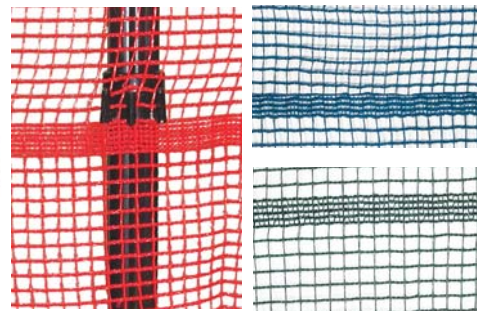

Replacement Red Roll (Item # 30502)

Replacement Royal Blue Roll (Item # 30503)

- Composed of woven polyester material which is coated with colored vinyl to seal in strength, durability and color
- This is an ideal material for use as a stand alone outfield fence when combined with staking systems
- Finished rolls are 48" W x 150' L
- Available in dark green, red and royal blue. -Please specify color when ordering

## 60" Smartpole Set (Item # 30520)

- Includes 16 poles and 16 - 12" sockets
- Quick installation using the punch-pilot hole tool, socket setter and installation sheet
- To install, place poles at 10' intervals, hang fencing on cap and sleeves then adjust tension as needed.

## 60" Smartstakes Set (Item # 30525)

- Includes 16 SmartStakes with points for temporary fence applications
- Install quickly with the enclosed pilot hole tool
- Drive the SmartStakes into the ground at desired location, then hang fencing on caps and sleeves and adjust the tension as needed.

## Enduro Fencing with Yellow Top Tape

- Simply slide the poles through the permanent vinyl pockets in the mesh fencing and drive the pole into the turf with a rubber mallet
- No ropes, ties, clips or hooks are needed, the vinyl pockets spaced every 10', create an attachment to the pole that is uniform top to bottom
- Steel pilot hole tool is included for hard ground.
- Optional ground sockets available
- Fencing is 4' high