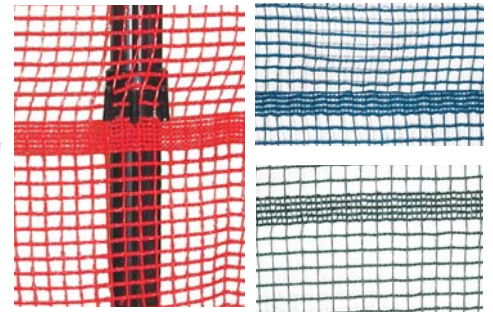

Replacement Dark Green Roll (Item # 30501)

Replacement Red Roll (Item # 30502)

Replacement Royal Blue Roll (Item # 30503)

- Composed of woven polyester material which is coated with colored vinyl to seal in strength, durability and color
- This is an ideal material for use as a stand alone outfield fence when combined with staking systems
- Finished rolls are 48" W x 150' L
- Available in dark green, red and royal blue. -Please specify color when ordering

60" Smartpole Set (Item # 30520)

- Includes 16 poles and 16 - 12" sockets
- Quick installation using the punch-pilot hole tool, socket setter and installation sheet
- To install, place poles at 10' intervals, hang fencing on cap and sleeves then adjust tension as needed.

60" Smartstakes Set (Item # 30525)

- Includes 16 SmartStakes with points for temporary fence applications
- Install quickly with the enclosed pilot hole tool
- Drive the SmartStakes into the ground at desired location, then hang fencing on caps and sleeves and adjust the tension as needed.

Enduro Fencing with Yellow Top Tape

- Simply slide the poles through the permanent vinyl pockets in the mesh fencing and drive the pole into the turf with a rubber mallet
- No ropes, ties, clips or hooks are needed, the vinyl pockets spaced every 10', create an attachment to the pole that is uniform top to bottom
- Steel pilot hole tool is included for hard ground.
- Optional ground sockets available
- Fencing is 4' high