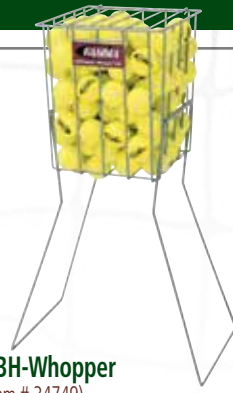

TEACHING AND PRACTICE AIDS

<BH Hi-Rise (Item # 34752)

- High Rise ball retriever has handles which flip over to put basket at finger tip level for no-effort ball dispensing
 - Holds 75 tennis balls
- Attached lid snaps over to prevent spilling
- Simple design with no springs, hinges or traps
 - Vinyl coated to prevent damage to court surfaces

BH-Pro (Item # 34750) >

- The Pro holds 85 balls
- Heavy-duty construction and a reinforced weld design
- Unique design resists breakage at weld points
- Interlocking system keeps handles tight
- Durable PVC coating won't mark court surfaces

^BH-Whopper (Item # 34749)

- Holds up to 140 balls
- Heavy-duty construction and a reinforced weld design
- Weather resistant powder coating and unique wear bumpers
- Convenient handles make pick-up easy and flip over to stand the basket at fingertip height

Brute

Brute Cart (Item # 34751)

Optional Divider (Item # 34751D)

- Designed to fit through gates and doorways
- Holds 325 balls
- Heavy-duty coated wire basket
- Attached lid snaps over to prevent spilling
- Chrome plated legs and braces
- Simple design with no springs, hinges or traps
- Ball bearing casters to withstand everyday use
- Convenient tray under basket
- Optional Divider is constructed of the same durable powder coated steel and includes tie wraps