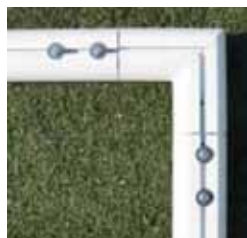

Net clip track in top and side frames