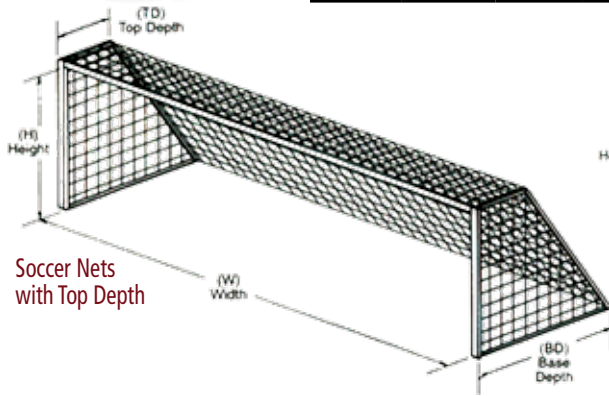

Portable Practice Goal

(Item # 37420)

- Goal can be set up as 8' H x 24' W x 4' D x 8' B or 8' H x 19' W x 4' D x 8' B
- 2" extra strong aluminum tubing
- Front crossbar is 3 pieces, the longest length is only 8'9" allowing fast break-down and convenient portability
- Weighs only 60 lbs
- Net measures: 8' H x 24' W x 10' D
- Includes everything: storage bag, 4 ground stakes and net

Foldable/Portable Indoor Goal

(Item # 37430)

Replacement net (Item # 37431)

- Goal measures 6-1/2' H x 12' W x 5' D
- 2" square steel face frame
- White powder coat finish
- Both backstays fold inward for storage
- Includes 3 mm polyethylene soccer net
- Non-marking floor pads are on each of the 4 contact points of the goal
- Pair weighs only 174 lbs

3 mm twisted

4 mm braided

Soccer Nets with Top Depth

Soccer Nets with no Top Depth

Item #	Size				Material	Color
	Height	Width	Top Depth	Bottom Depth		
37080	8'	24'	5'	10'	5 mm braided polyethylene	White
37081	8'	24'	5'	10'	5 mm braided polyethylene	Orange
37100	8'	24'	4'	10'	4 mm braided polyethylene	Orange
37105	8'	24'	4'	10'	3 mm twisted polyethylene	Orange
37082	8'	24'	4'	8'	3 mm twisted knotted PE	White
37083	7'	21'	4'	8'	3 mm twisted knotted PE	White
37125	7'	19'	0'	10'	3 mm twisted polyethylene	Orange
37084	6.5'	18.5'	3'	6'	3 mm twisted knotted PE	White
37085	6.5'	12'	3'	6'	3 mm twisted knotted PE	White
37112	6'	12'	2'	6'	3 mm twisted polyethylene	Orange
37086	4.5'	9'	2'	4'	3 mm twisted knotted PE	White
37087	4'	6'	2'	4'	3 mm twisted knotted PE	White