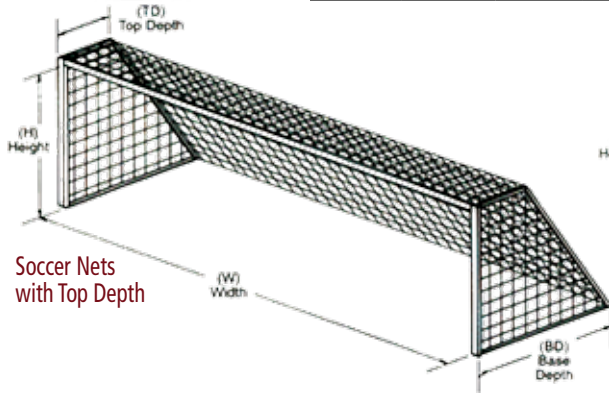

Portable Practice Goal

(Item # 37420)

- Goal can be set up as 8' H x 24' W x 4' D x 8' B or 8' H x 19' W x 4' D x 8' B
- 2" extra strong aluminum tubing
- Front crossbar is 3 pieces, the longest length is only 8'9" allowing fast break-down and convenient portability
- Weighs only 60 lbs
- Net measures: 8' H x 24' W x 10' D
- Includes everything: storage bag, 4 ground stakes and net

Foldable/Portable Indoor Goal

(Item # 37430)

Replacement net (Item # 37431)

- Goal measures 6-1/2' H x 12' W x 5' D
- 2" square steel face frame
- White powder coat finish
- Both backstays fold inward for storage
- Includes 3 mm polyethylene soccer net
- Non-marking floor pads are on each of the 4 contact points of the goal
- Pair weighs only 174 lbs

3 mm twisted

4 mm braided

Soccer Nets with Top Depth

Soccer Nets with no Top Depth

Item #	Size				Material	Color
	Height	Width	Top Depth	Bottom Depth		
37080	8'	24'	5'	10'	5 mm braided polyethylene	White
37081	8'	24'	5'	10'	5 mm braided polyethylene	Orange
37100	8'	24'	4'	10'	4 mm braided polyethylene	Orange
37105	8'	24'	4'	10'	3 mm twisted polyethylene	Orange
37082	8'	24'	4'	8'	3 mm twisted knotted PE	White
37083	7'	21'	4'	8'	3 mm twisted knotted PE	White
37125	7'	19'	0'	10'	3 mm twisted polyethylene	Orange
37084	6.5'	18.5'	3'	6'	3 mm twisted knotted PE	White
37085	6.5'	12'	3'	6'	3 mm twisted knotted PE	White
37112	6'	12'	2'	6'	3 mm twisted polyethylene	Orange
37086	4.5'	9'	2'	4'	3 mm twisted knotted PE	White
37087	4'	6'	2'	4'	3 mm twisted knotted PE	White