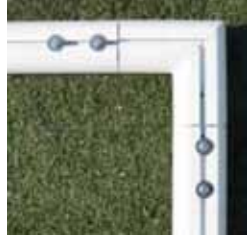

Net clip track in top and side frames