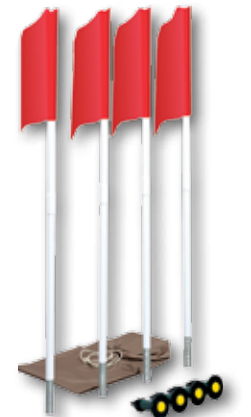

18" Practice Cones

(Item # 37207)

- Plastic, stackable cone
- Standard perimeter base
- Fluorescent orange color