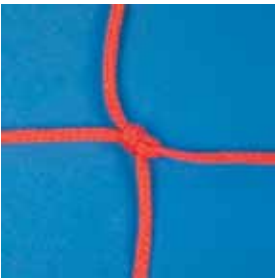

Foldable/Portable Indoor Goal

(Item # 37430)

Replacement net (Item # 37431)

- Goal measures 6-1/2' H x 12' W x 5' D
- 2" square steel face frame
- White powder coat finish
- Both backstays fold inward for storage
- Includes 3 mm polyethylene soccer net
- Non-marking floor pads are on each of the 4 contact points of the goal
- Pair weighs only 174 lbs

3 mm twisted

4 mm braided

Soccer Nets with Top Depth

Soccer Nets with no Top Depth

Item #	Size				Material	Color
	Height	Width	Top Depth	Bottom Depth		
37080	8'	24'	5'	10'	5 mm braided polyethylene	White
37081	8'	24'	5'	10'	5 mm braided polyethylene	Orange
37100	8'	24'	4'	10'	4 mm braided polyethylene	Orange
37105	8'	24'	4'	10'	3 mm twisted polyethylene	Orange
37082	8'	24'	4'	8'	3 mm twisted knotted PE	White
37083	7'	21'	4'	8'	3 mm twisted knotted PE	White
37125	7'	19'	0'	10'	3 mm twisted polyethylene	Orange
37084	6.5'	18.5'	3'	6'	3 mm twisted knotted PE	White
37085	6.5'	12'	3'	6'	3 mm twisted knotted PE	White
37112	6'	12'	2'	6'	3 mm twisted polyethylene	Orange
37086	4.5'	9'	2'	4'	3 mm twisted knotted PE	White
37087	4'	6'	2'	4'	3 mm twisted knotted PE	White