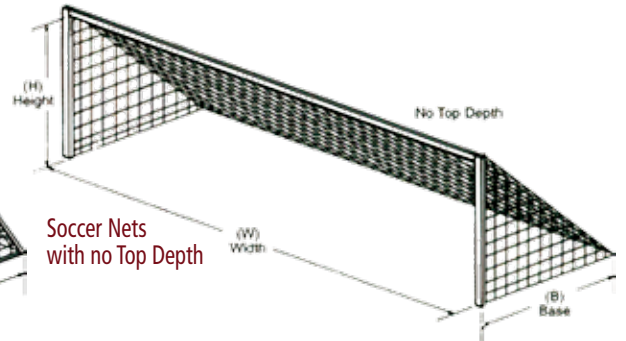

Soccer Nets with no Top Depth

Item #	Size				Material	Color
	Height	Width	Top Depth	Bottom Depth		
37080	8'	24'	5'	10'	5 mm braided polyethylene	White
37081	8'	24'	5'	10'	5 mm braided polyethylene	Orange
37100	8'	24'	4'	10'	4 mm braided polyethylene	Orange
37105	8'	24'	4'	10'	3 mm twisted polyethylene	Orange
37082	8'	24'	4'	8'	3 mm twisted knotted PE	White
37083	7'	21'	4'	8'	3 mm twisted knotted PE	White
37125	7'	19'	0'	10'	3 mm twisted polyethylene	Orange
37084	6.5'	18.5'	3'	6'	3 mm twisted knotted PE	White
37085	6.5'	12'	3'	6'	3 mm twisted knotted PE	White
37112	6'	12'	2'	6'	3 mm twisted polyethylene	Orange
37086	4.5'	9'	2'	4'	3 mm twisted knotted PE	White
37087	4'	6'	2'	4'	3 mm twisted knotted PE	White