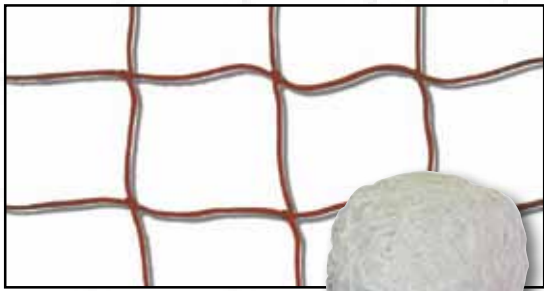

Portable Practice Goal

(Item # 37420)

- Goal can be set up as 8' H x 24' W x 4' D x 8' B or 8' H x 19' W x 4' D x 8' B
- 2" extra strong aluminum tubing
- Front crossbar is 3 pieces, the longest length is only 8'9" allowing fast break-down and convenient portability
- Weighs only 60 lbs
- Net measures: 8' H x 24' W x 10' D
- Includes everything: storage bag, 4 ground stakes and net

Foldable/Portable Indoor Goal

(Item # 37430)

Replacement net (Item # 37431)

- Goal measures 6-1/2' H x 12' W x 5' D
- 2" square steel face frame
- White powder coat finish
- Both backstays fold inward for storage
- Includes 3 mm polyethylene soccer net
- Non-marking floor pads are on each of the 4 contact points of the goal
- Pair weighs only 174 lbs

3 mm twisted

4 mm braided

Soccer Nets with Top Depth

Soccer Nets with no Top Depth

Item #	Size				Material	Color
	Height	Width	Top Depth	Bottom Depth		
37080	8'	24'	5'	10'	5 mm braided polyethylene	White
37081	8'	24'	5'	10'	5 mm braided polyethylene	Orange
37100	8'	24'	4'	10'	4 mm braided polyethylene	Orange
37105	8'	24'	4'	10'	3 mm twisted polyethylene	Orange
37082	8'	24'	4'	8'	3 mm twisted knotted PE	White
37083	7'	21'	4'	8'	3 mm twisted knotted PE	White
37125	7'	19'	0'	10'	3 mm twisted polyethylene	Orange
37084	6.5'	18.5'	3'	6'	3 mm twisted knotted PE	White
37085	6.5'	12'	3'	6'	3 mm twisted knotted PE	White
37112	6'	12'	2'	6'	3 mm twisted polyethylene	Orange
37086	4.5'	9'	2'	4'	3 mm twisted knotted PE	White
37087	4'	6'	2'	4'	3 mm twisted knotted PE	White