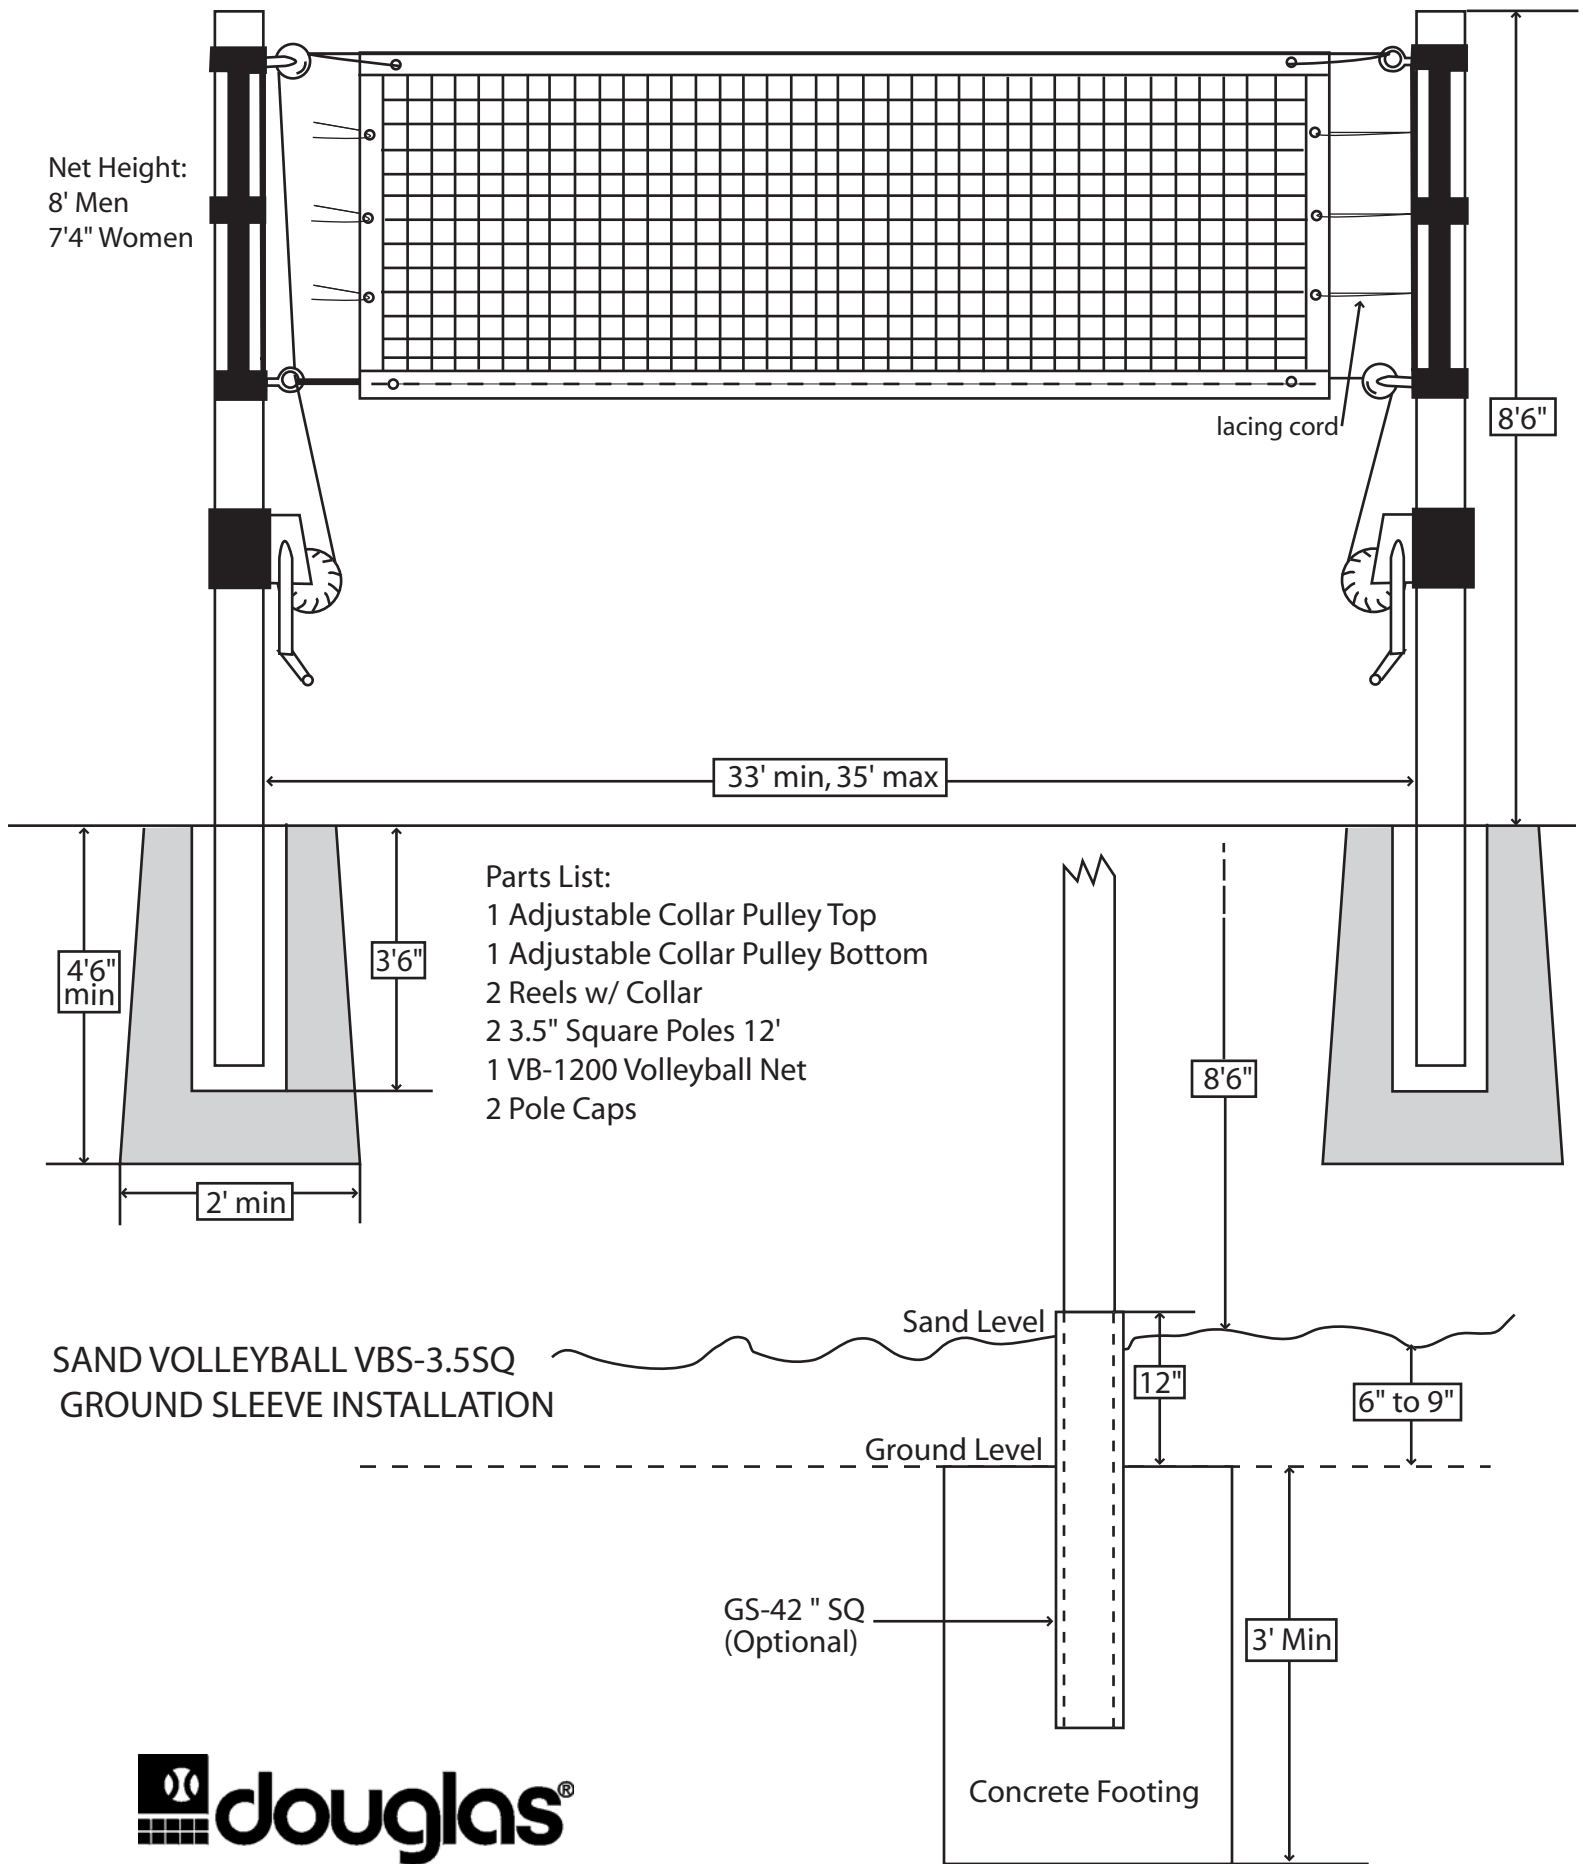

# VBS -3.5 SQ OUTDOOR POWER VOLLEYBALL SYSTEM

SAND VOLLEYBALL VBS-3.5SQ  
GROUND SLEEVE INSTALLATION