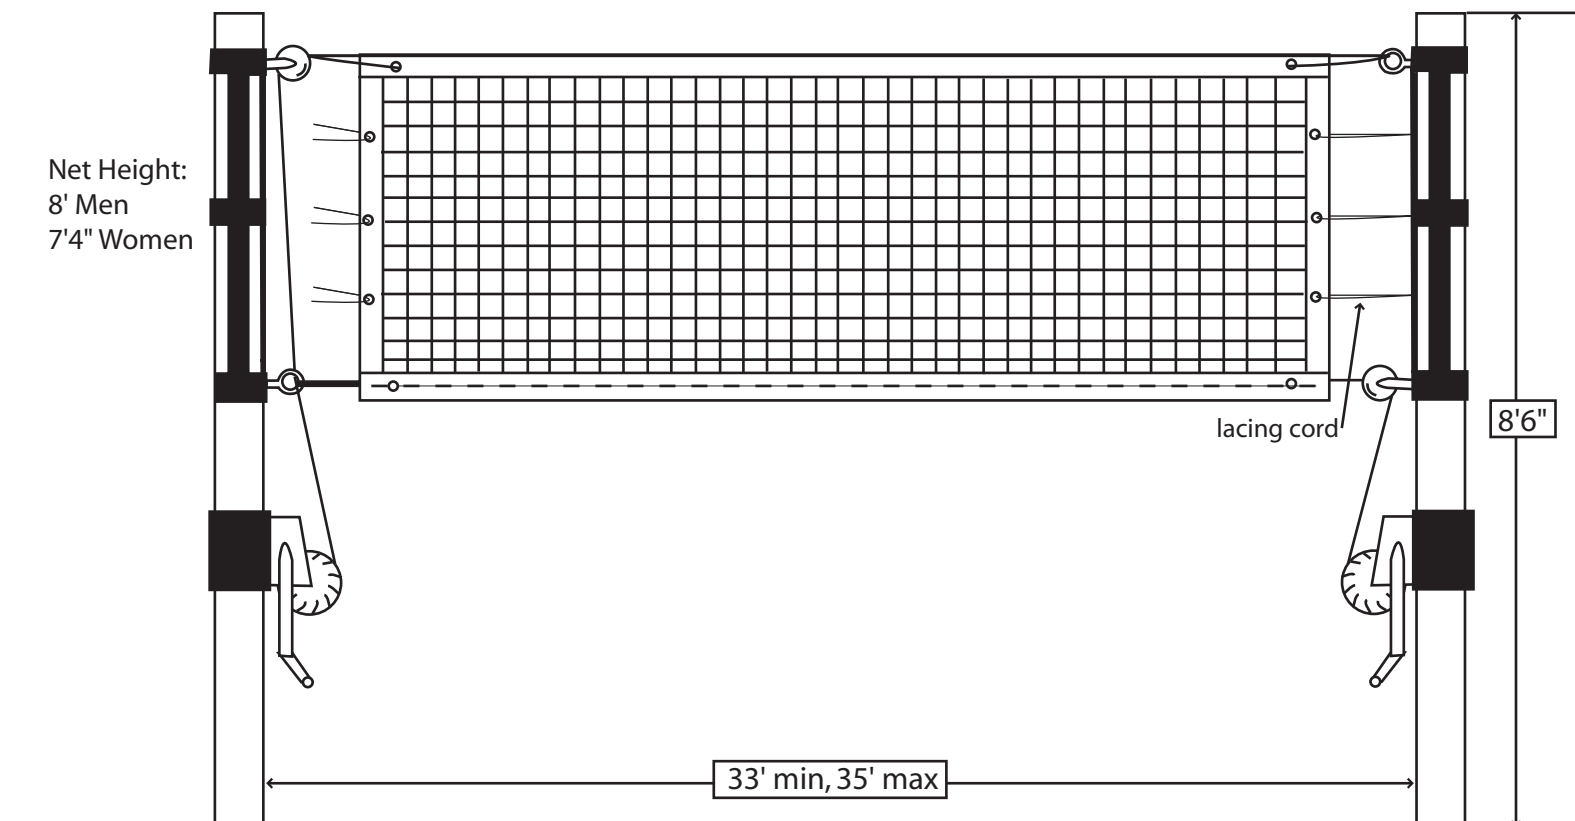

VBS -3.5 SQ OUTDOOR POWER VOLLEYBALL SYSTEM

Net Height:
8' Men
7'4" Women

- Parts List:
- 1 Adjustable Collar Pulley Top
 - 1 Adjustable Collar Pulley Bottom
 - 2 Reels w/ Collar
 - 2 3.5" Square Poles 12'
 - 1 VB-1200 Volleyball Net
 - 2 Pole Caps

SAND VOLLEYBALL VBS-3.5SQ GROUND SLEEVE INSTALLATION