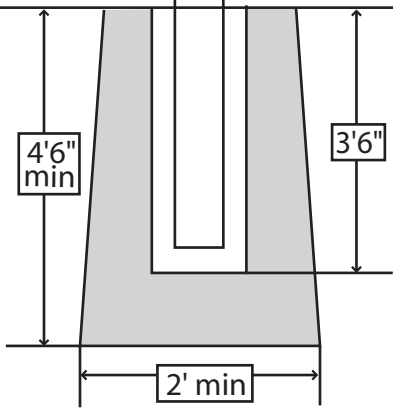

VBS -3.5 SQ OUTDOOR POWER VOLLEYBALL SYSTEM

Net Height:
8' Men
7'4" Women

- Parts List:
- 1 Adjustable Collar Pulley Top
 - 1 Adjustable Collar Pulley Bottom
 - 2 Reels w/ Collar
 - 2 3.5" Square Poles 12'
 - 1 VB-1200 Volleyball Net
 - 2 Pole Caps

SAND VOLLEYBALL VBS-3.5SQ GROUND SLEEVE INSTALLATION