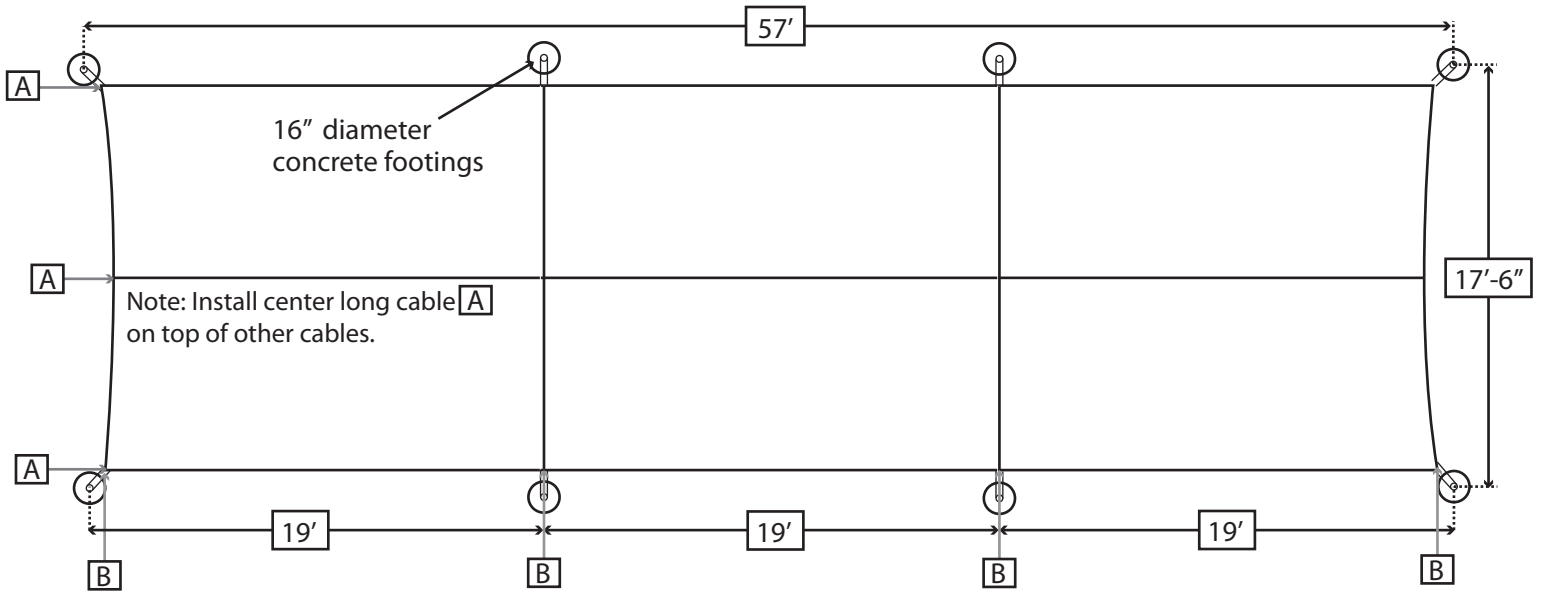

# 55' (Softball) Fence Contractor Batting Tunnel Kit (Item # 66221)

For use with 3" OD steel poles

NOTE: Drawings are not to scale

## Parts List:

- 8 - Top Angle Bars
- 3 - Long Cables [A]
- 4 - Short Cables [B]
- 28 - Cable Clamps
- 8 - 2' Chains
- 60 - Spring Link Clips