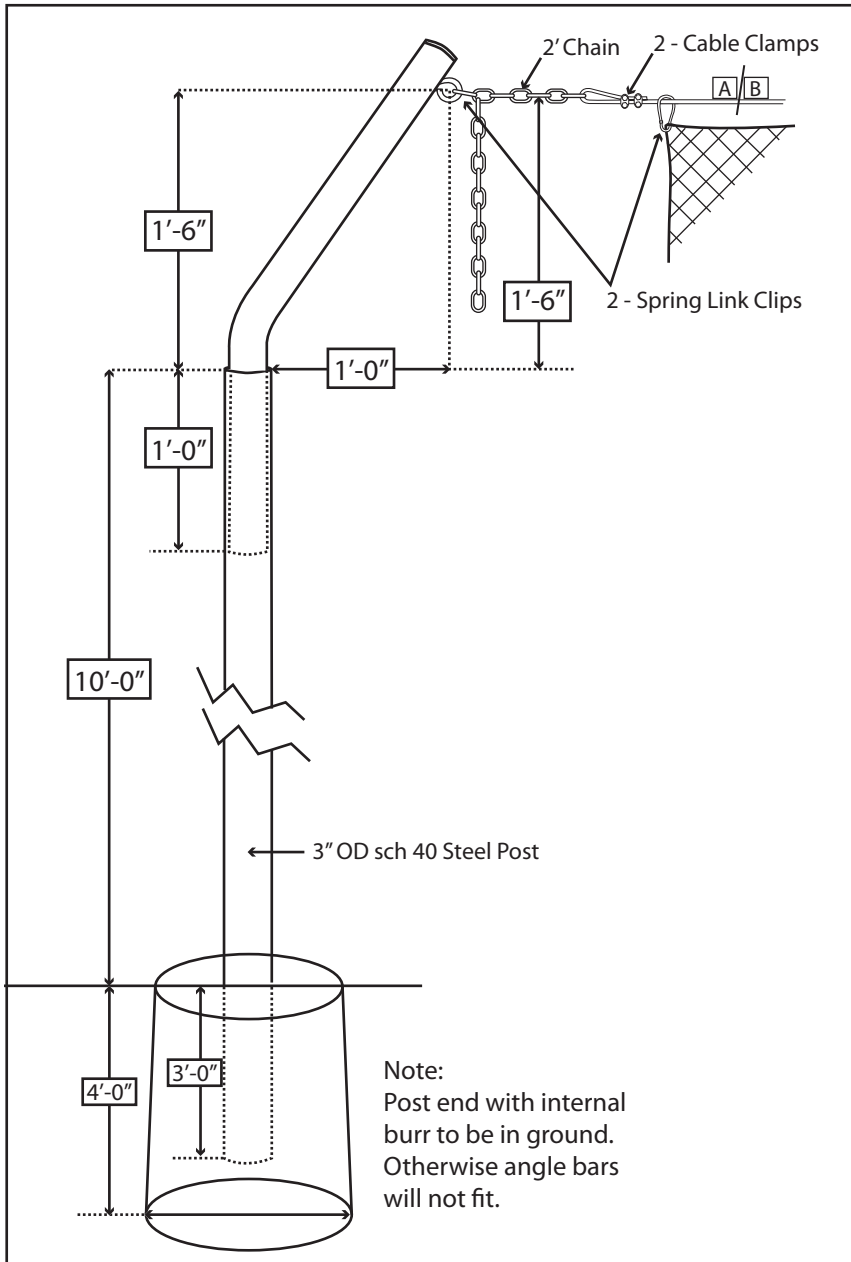

# 55' (Softball) Fence Contractor Batting Tunnel Kit (Item # 66221)

For use with 3" OD steel poles

NOTE: Drawings are not to scale

## Parts List:

- 8 - Top Angle Bars
- 3 - Long Cables [A]
- 4 - Short Cables [B]
- 28 - Cable Clamps
- 8 - 2' Chains
- 60 - Spring Link Clips