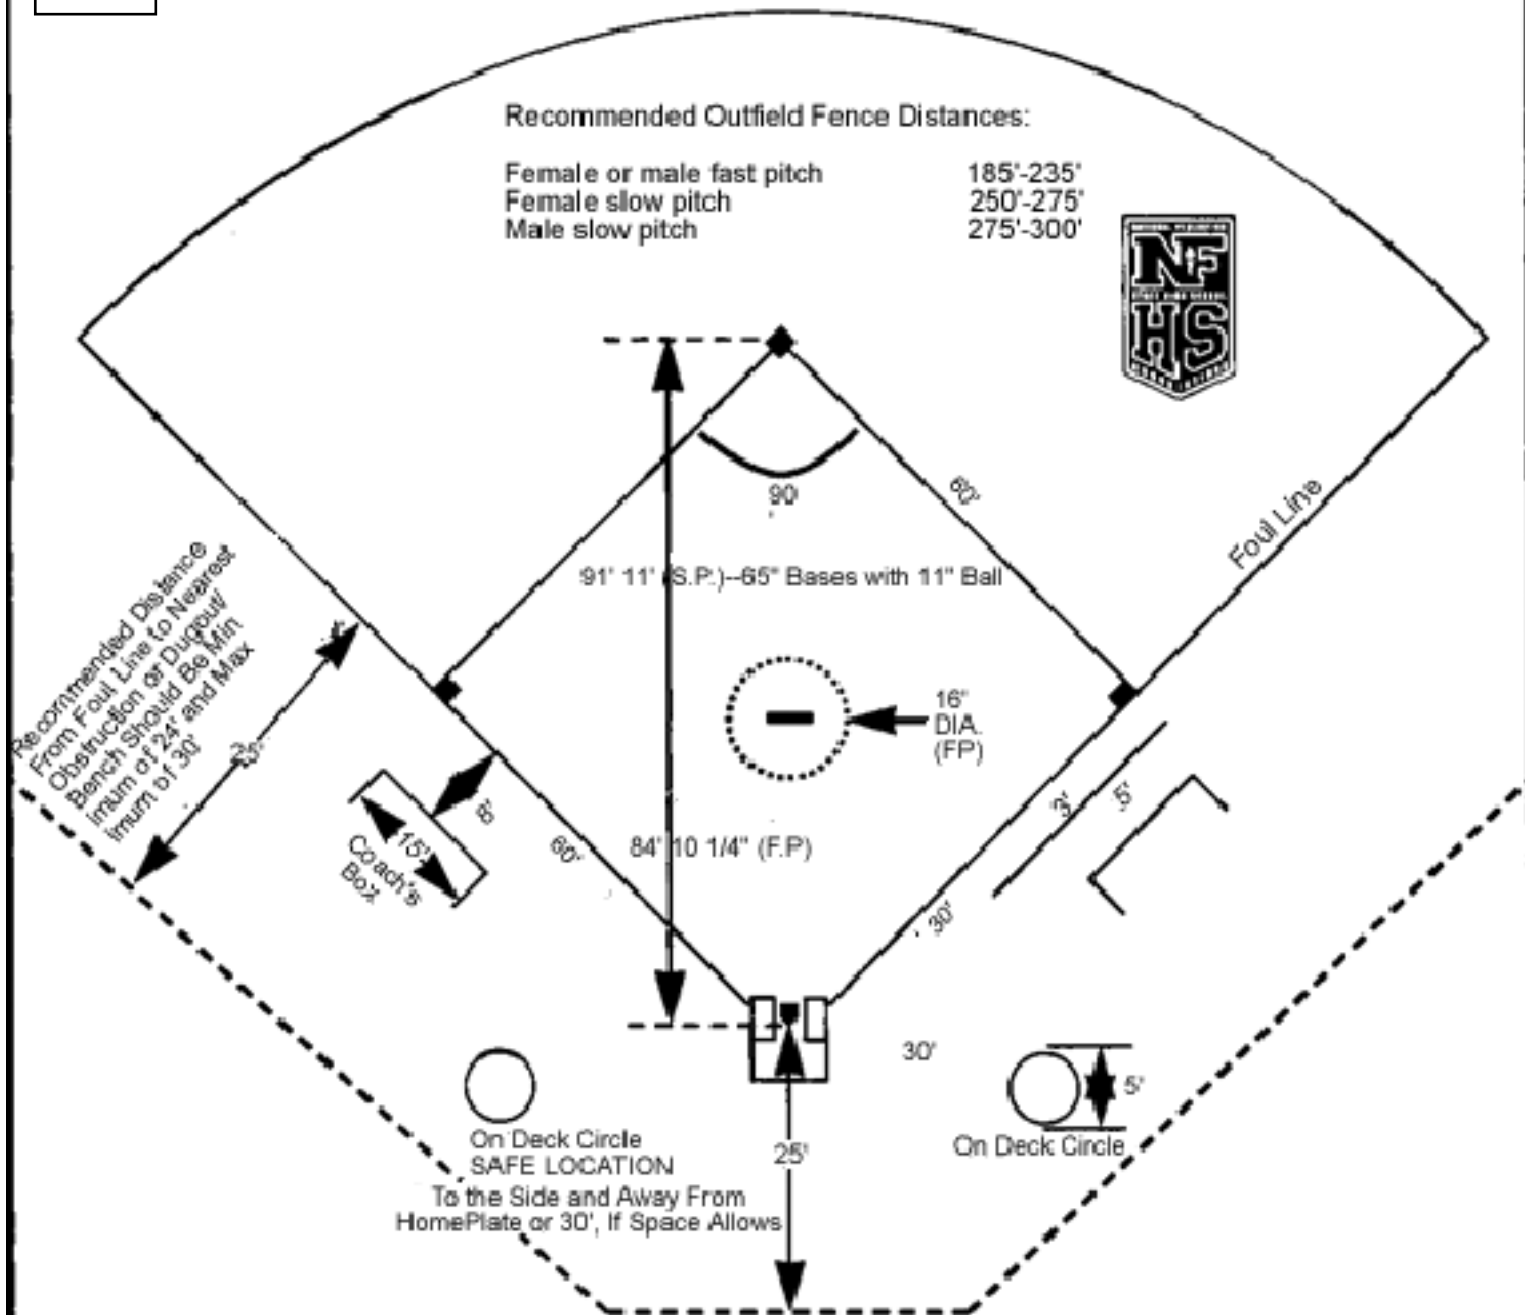

Recommended Outfield Fence Distances:

Female or male fast pitch	185'-235'
Female slow pitch	250'-275'
Male slow pitch	275'-300'

Home Plate

Pitcher's Plate

Catcher's Box And Batter's Boxes