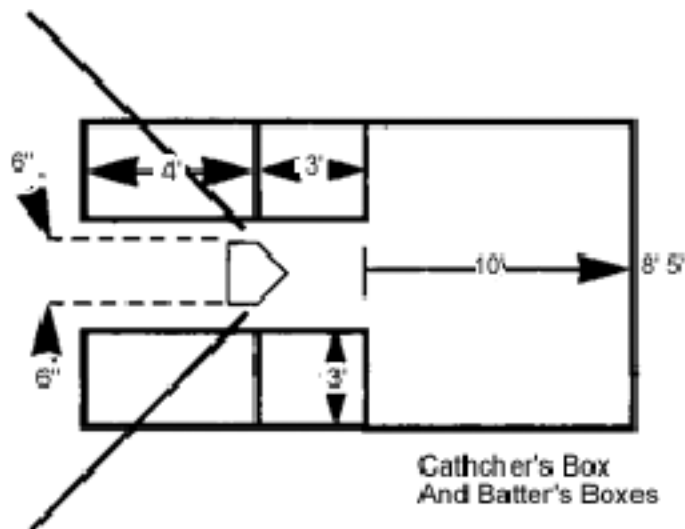

Recommended Outfield Fence Distances:

Female or male fast pitch	185'-235'
Female slow pitch	250'-275'
Male slow pitch	275'-300'

Home Plate

Pitcher's Plate

Catcher's Box And Batter's Boxes