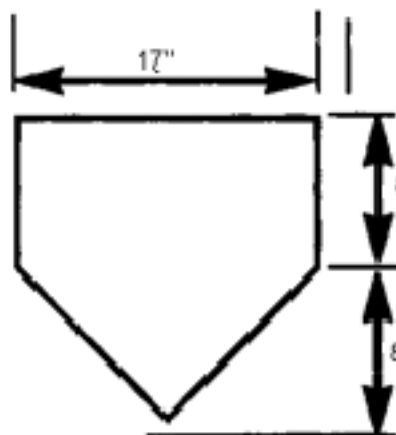

Recommended Outfield Fence Distances:

Female or male fast pitch	185'-235'
Female slow pitch	250'-275'
Male slow pitch	275'-300'

Home Plate

Pitcher's Plate

Catcher's Box And Batter's Boxes