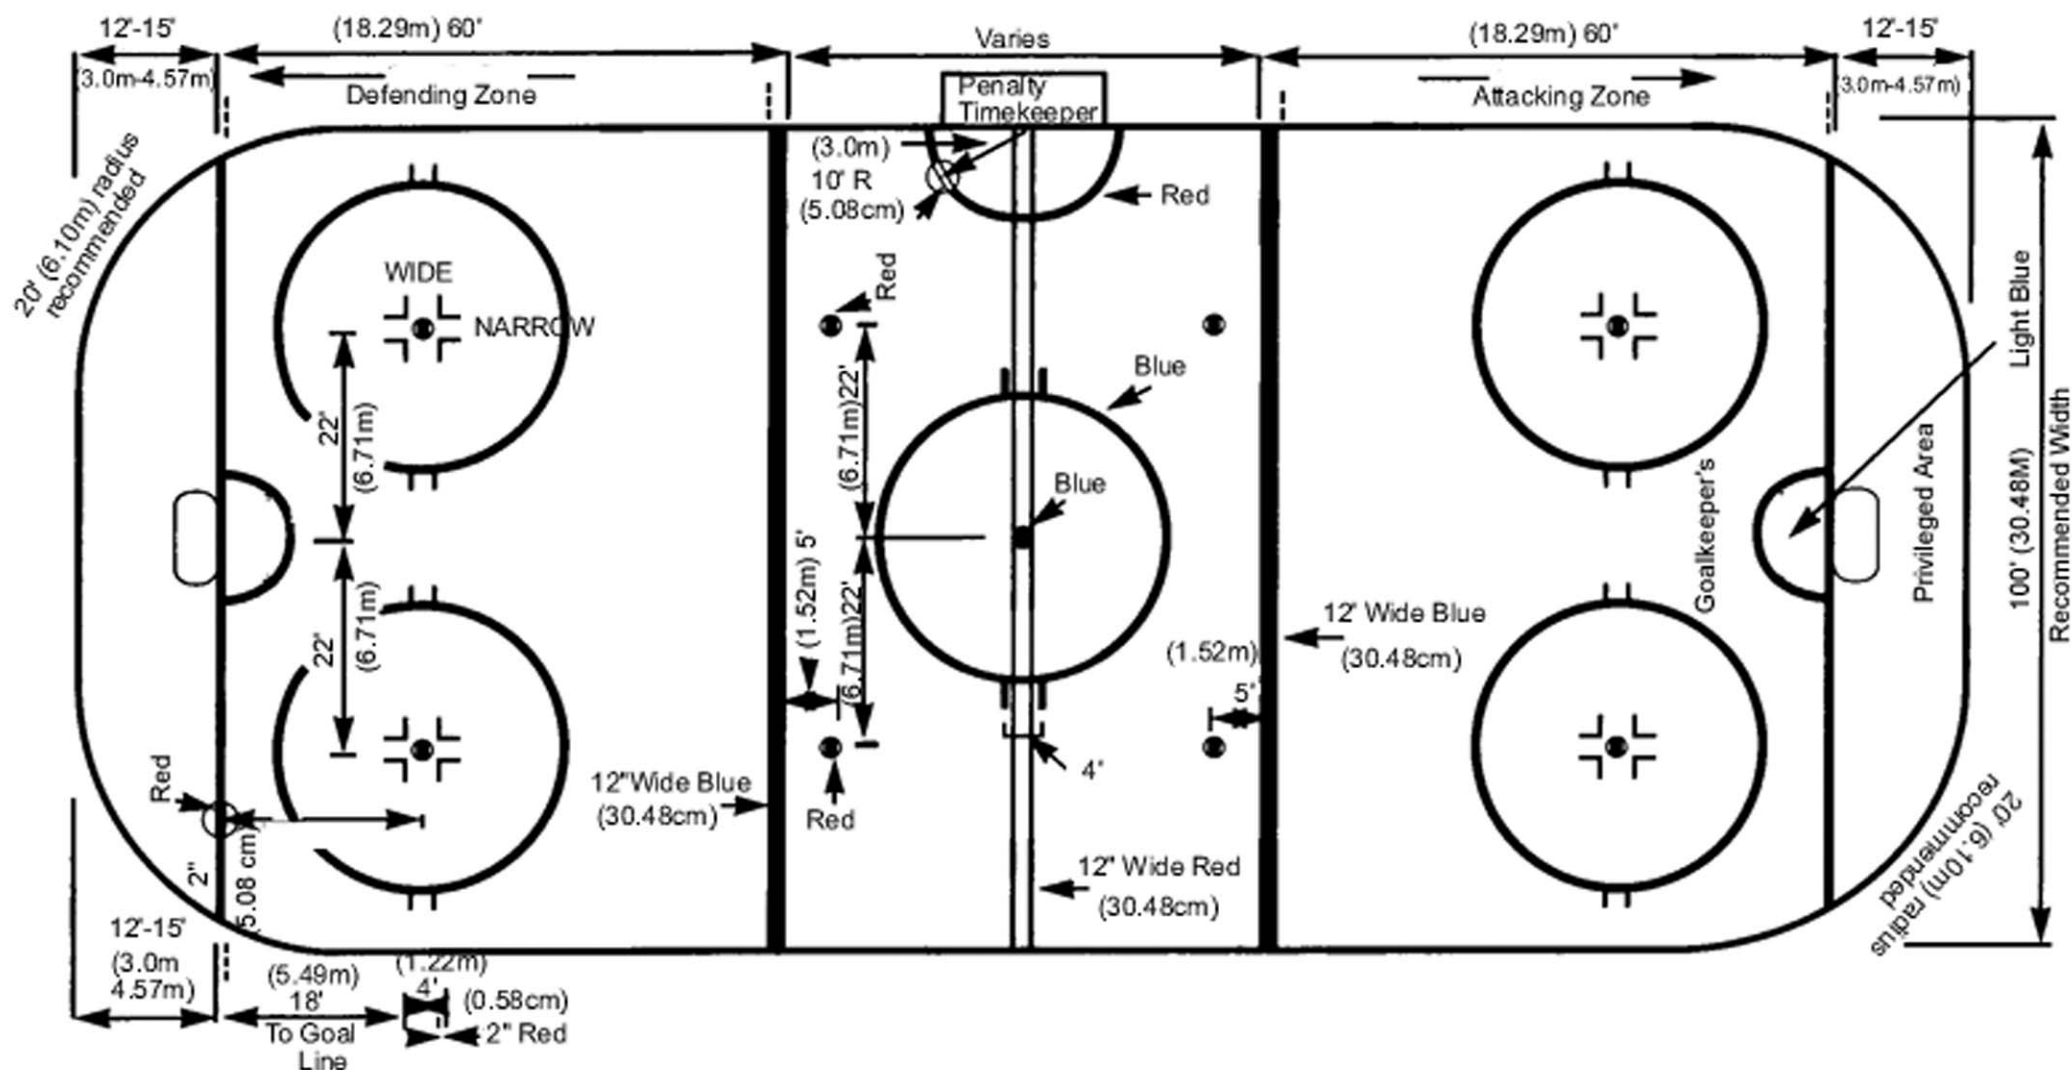

# Ice Hockey

Maximum: 12' (3.66m) minimum