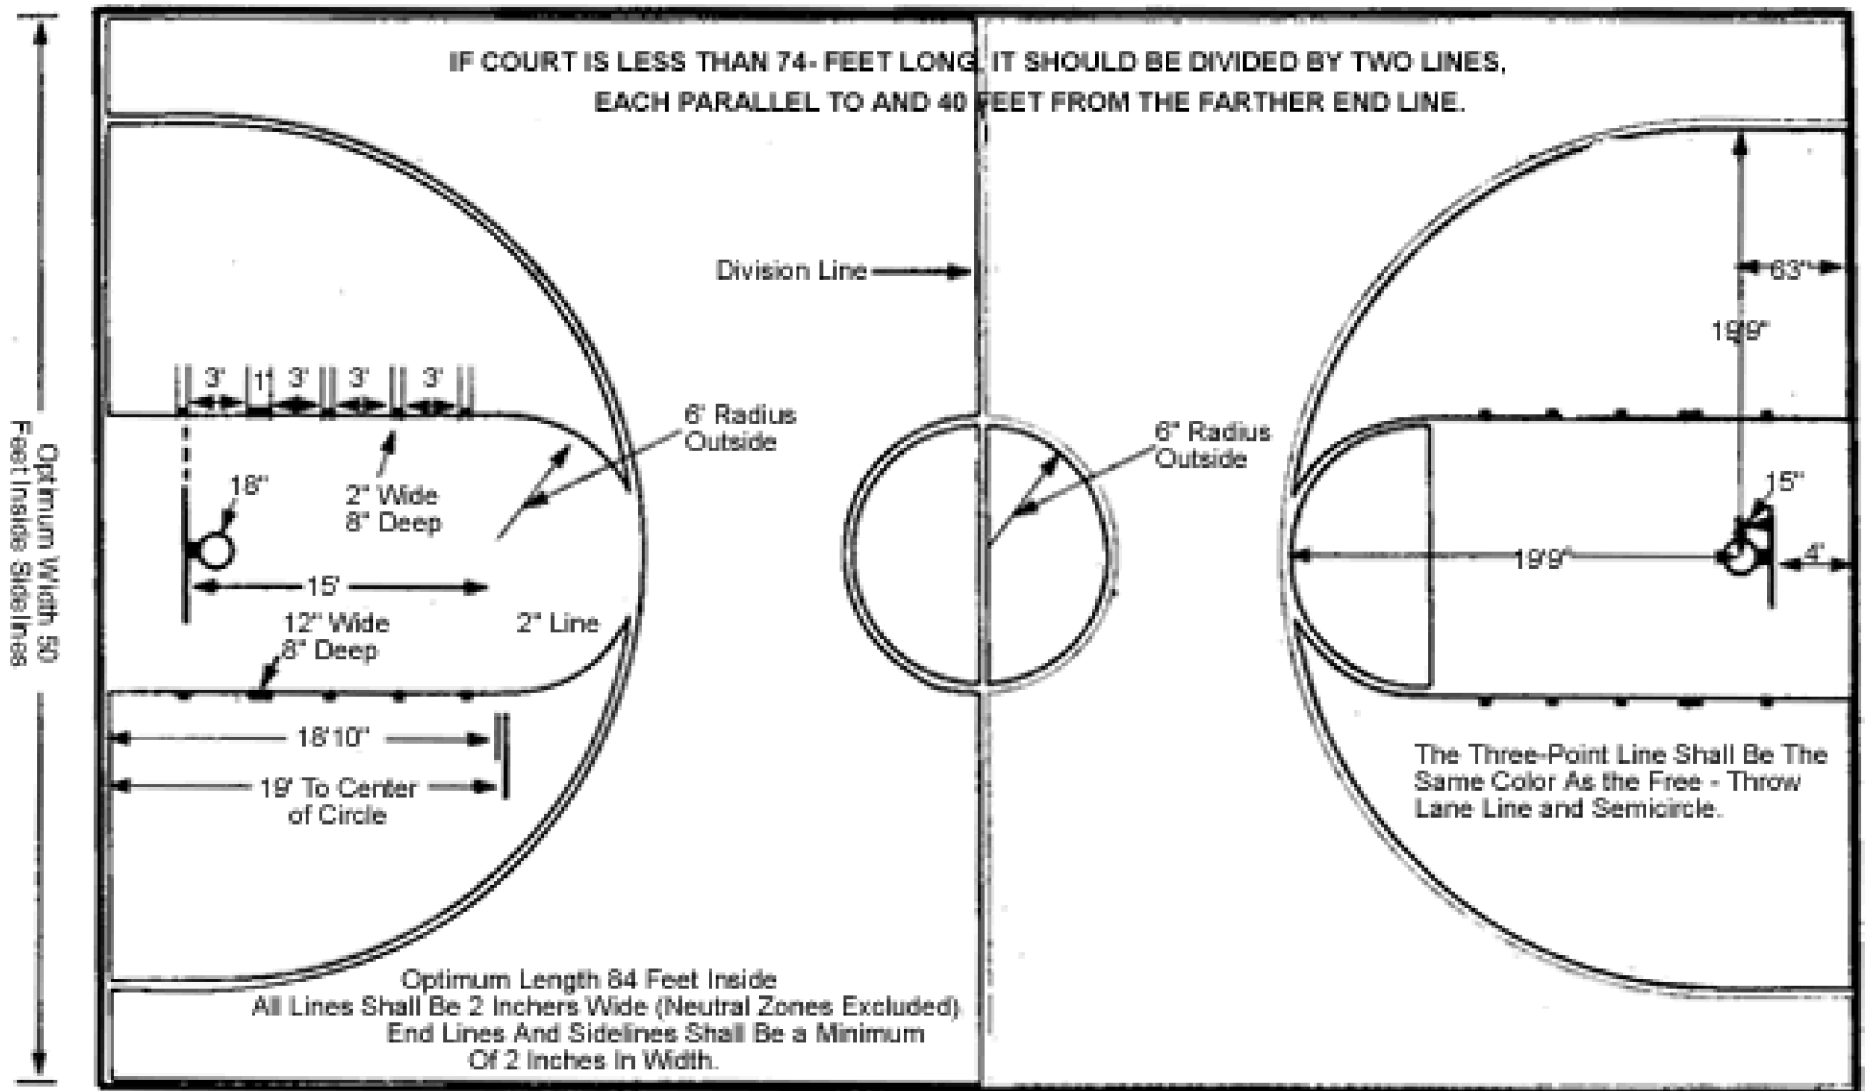

BASKETBALL COURT DIAGRAM

(See Rule 1-13 for location and size of optional coaching box)

Left End Shows Rectangular Backboard 72- Inches Wide

MINIMUM OF 3 FEET
 Preferably 10 feet of unobstructed space outside. If impossible to provide 3 feet, a narrow broken 1-inch line should be marked inside the court parallel with and 3 feet inside the boundary

Right End Shows Fan Backboard 54-Inches Wide