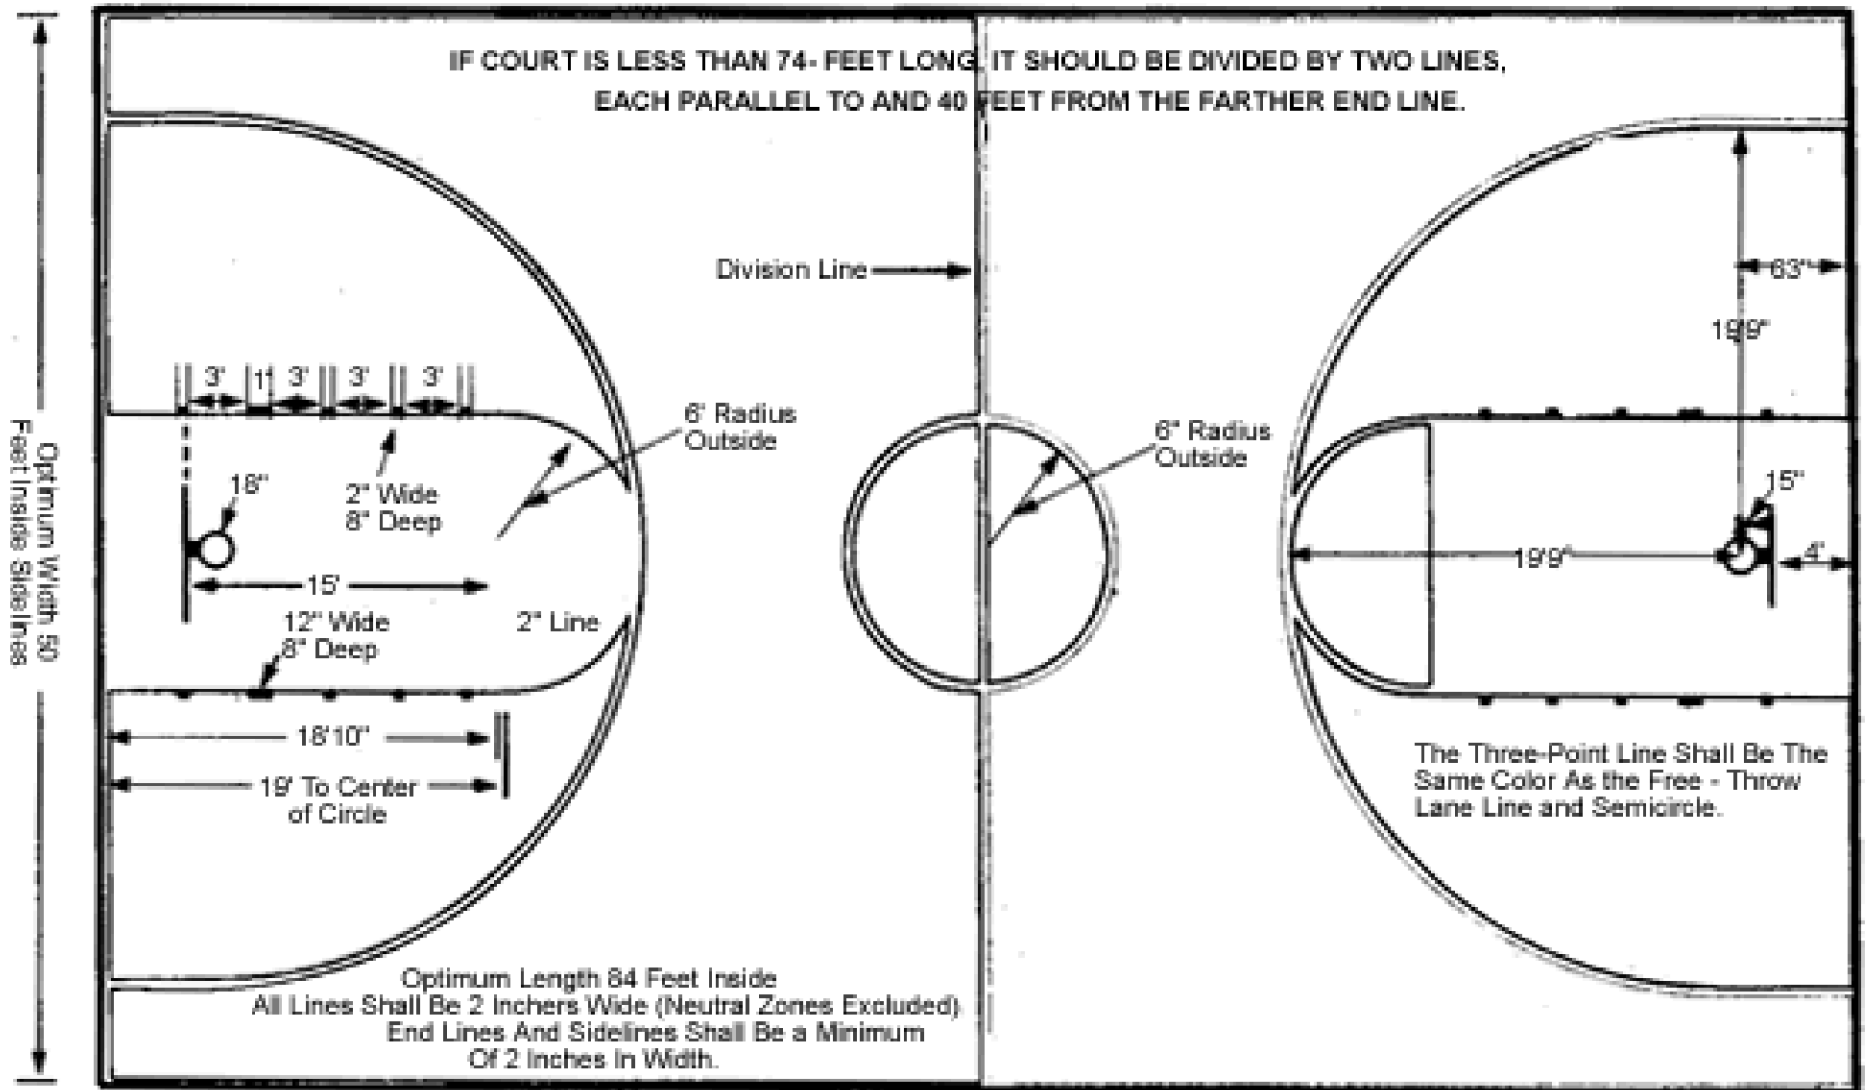

# BASKETBALL COURT DIAGRAM

( See Rule 1-13 for location and size of optional coaching box )

Left End Shows Rectangular Backboard 72- Inches Wide

Right End Shows Fan Backboard 54-Inches Wide